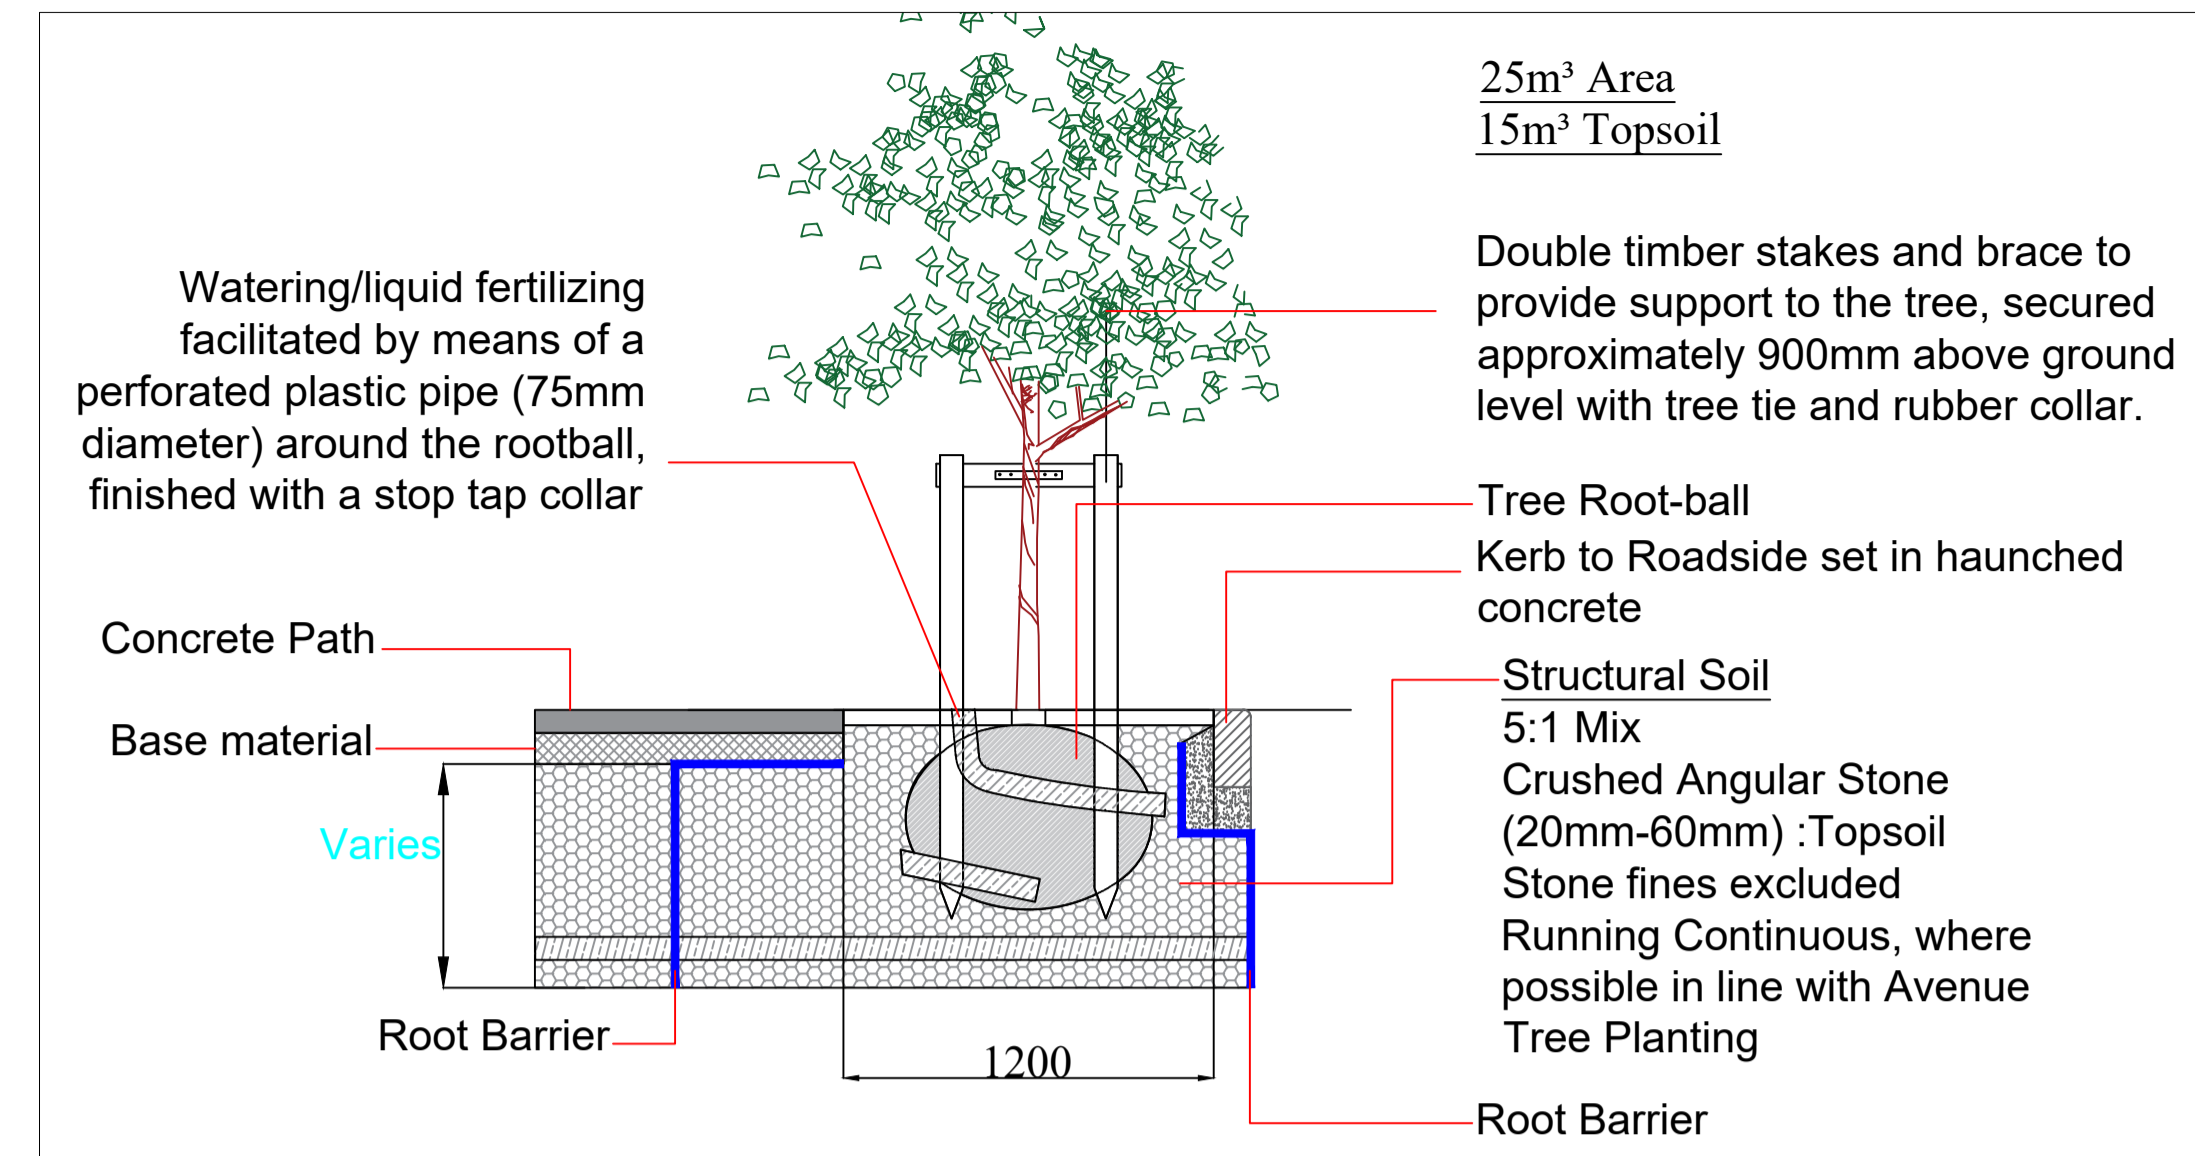

Landscape Specification Details

Tree Planting Detail, 14-16cm girth, rb Scale 1:50

Single Tree Staking Detail Scale (1:25)

Shrub Planting Detail

Typical Double Tree Staking Detail Scale (1:25)

Minimum Soil Depths (Scale 1:20)

Typical Detail of Gravel Drainage Against House Front - (Scale 1:5)

Urban Tree Planting Detail Scale 1:25 (Subject to Services on Site)

Typical Streetscape Section Scale 1:25

PROPOSED PLANTING SCHEME

Proposed Tree Planting