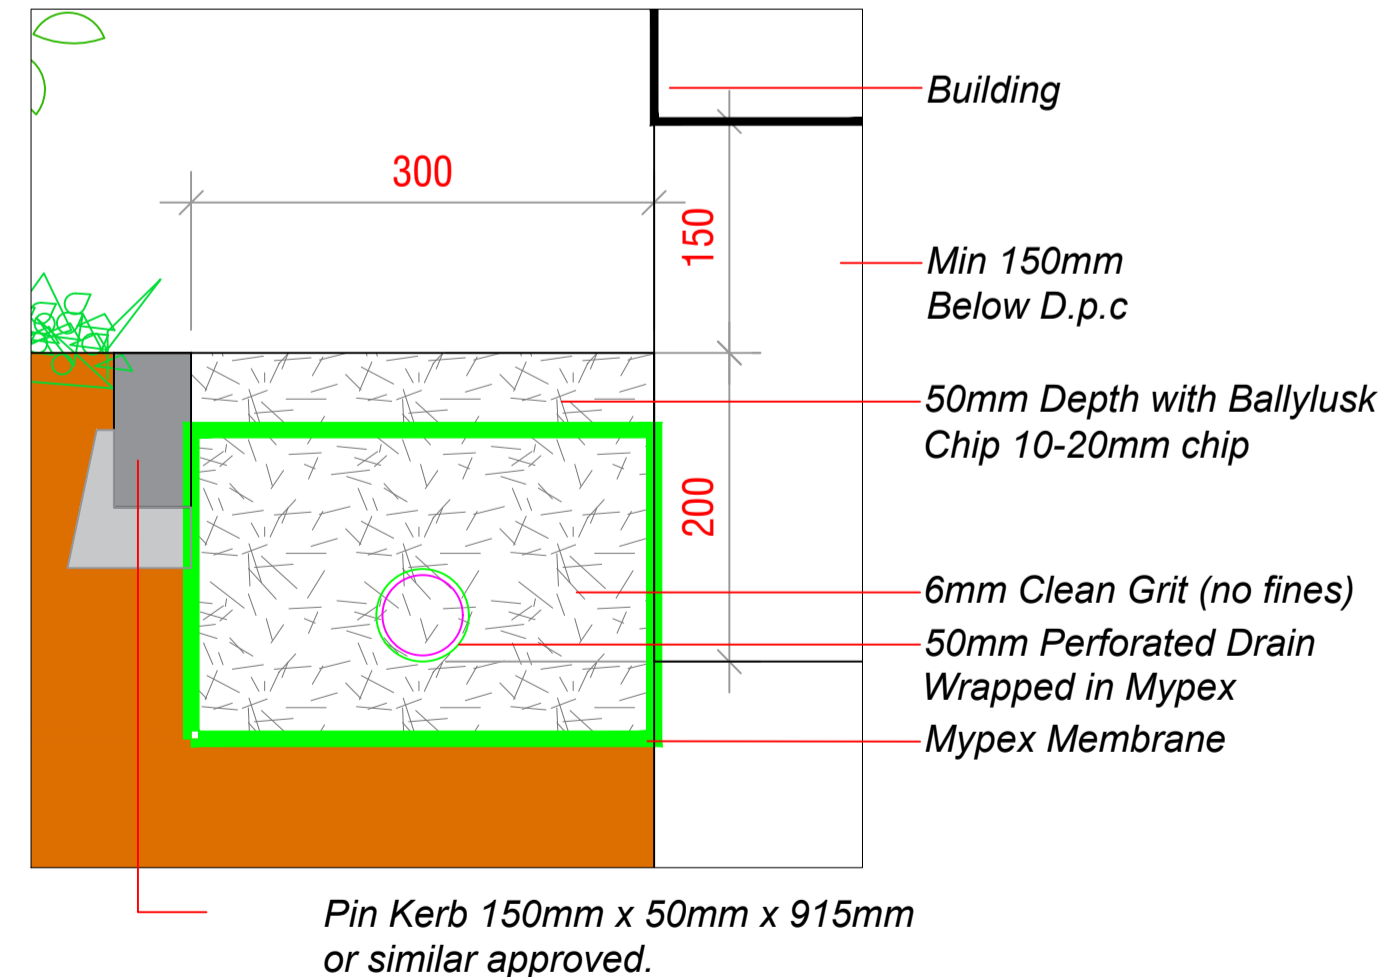

Landscape Specification Details

Tree Planting Detail, 14-16cm girth, rb Scale 1:50

Single Tree Staking Detail Scale (1:25)

Shrub Planting Detail

Typical Double Tree Staking Detail Scale (1:25)

Minimum Soil Depths (Scale 1:20)

Typical Detail of Gravel Drainage Against House Front - (Scale 1:5)

Urban Tree Planting Detail Scale 1:25 (Subject to Services on Site)

Typical Streetscape Section Scale 1:25

PROPOSED PLANTING SCHEME

Proposed Tree Planting