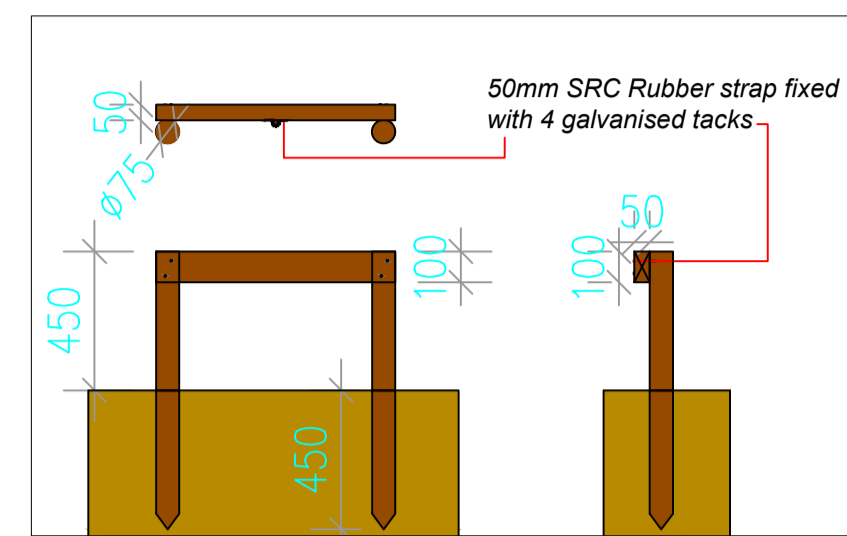

Landscape Specification Details

Tree Planting Detail, 14-16cm girth, rb Scale 1:50

Single Tree Staking Detail Scale (1:25)

Shrub Planting Detail

Typical Double Tree Staking Detail Scale (1:25)

Minimum Soil Depths (Scale 1:20)

Typical Detail of Gravel Drainage Against House Front - (Scale 1:5)

Urban Tree Planting Detail Scale 1:25 (Subject to Services on Site)

Typical Streetscape Section Scale 1:25

PROPOSED PLANTING SCHEME

Proposed Tree Planting