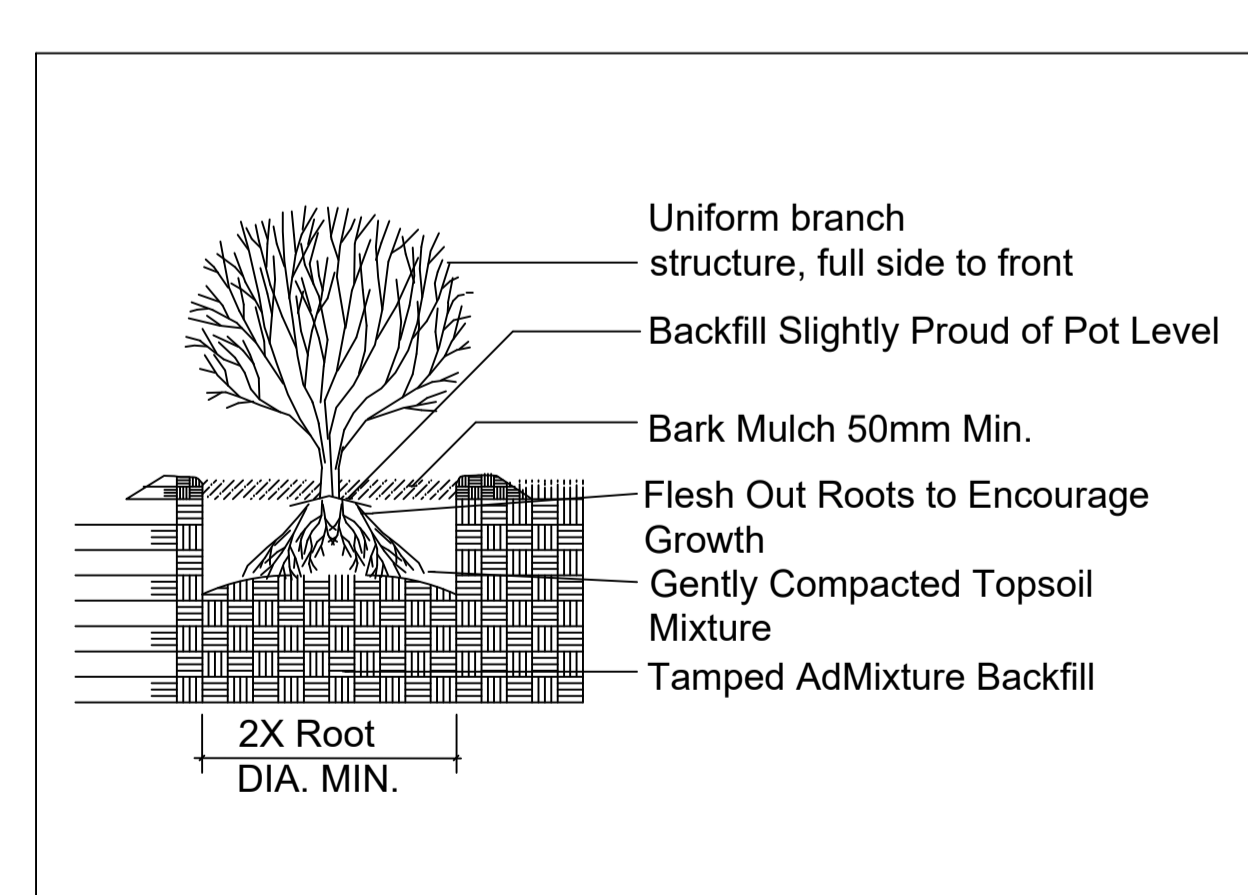

Landscape Specification Details

Tree Planting Detail, 14-16cm girth, rb Scale 1:50

Single Tree Staking Detail Scale (1:25)

Shrub Planting Detail

Typical Double Tree Staking Detail Scale (1:25)

Minimum Soil Depths (Scale 1:20)

Typical Detail of Gravel Drainage Against House Front - (Scale 1:5)

Urban Tree Planting Detail Scale 1:25 (Subject to Services on Site)

Typical Streetscape Section Scale 1:25

PROPOSED PLANTING SCHEME

Proposed Tree Planting