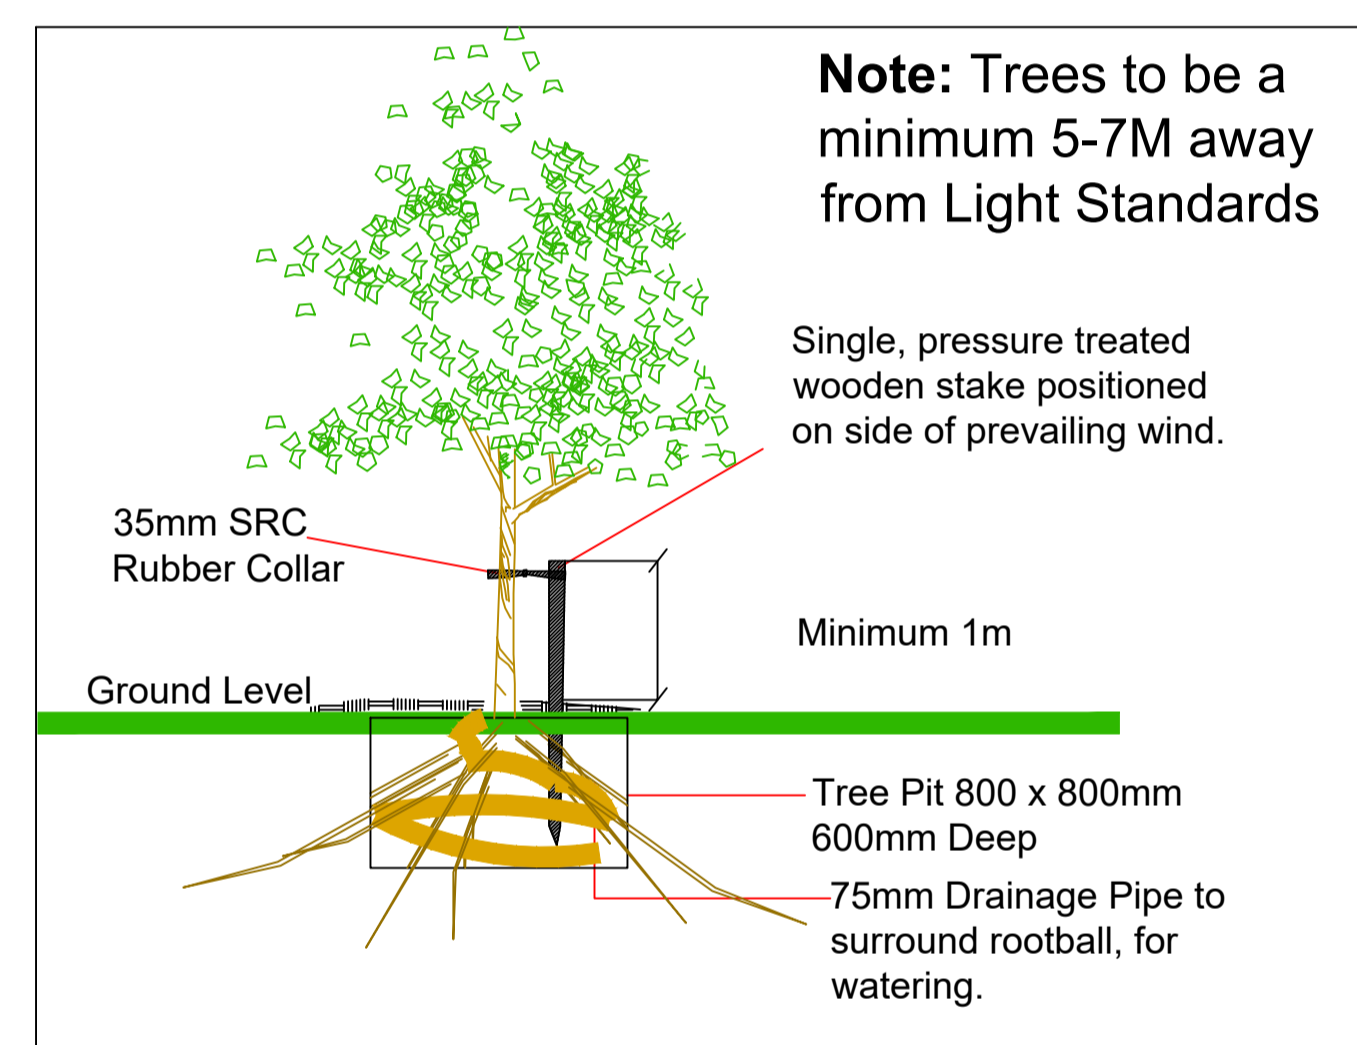

Landscape Specification Details

Tree Planting Detail, 14-16cm girth, rb Scale 1:50

Single Tree Staking Detail Scale (1:25)

Shrub Planting Detail

Typical Double Tree Staking Detail Scale (1:25)

Minimum Soil Depths (Scale 1:20)

Typical Detail of Gravel Drainage Against House Front - (Scale 1:5)

Urban Tree Planting Detail Scale 1:25 (Subject to Services on Site)

Typical Streetscape Section Scale 1:25

PROPOSED PLANTING SCHEME

Proposed Tree Planting