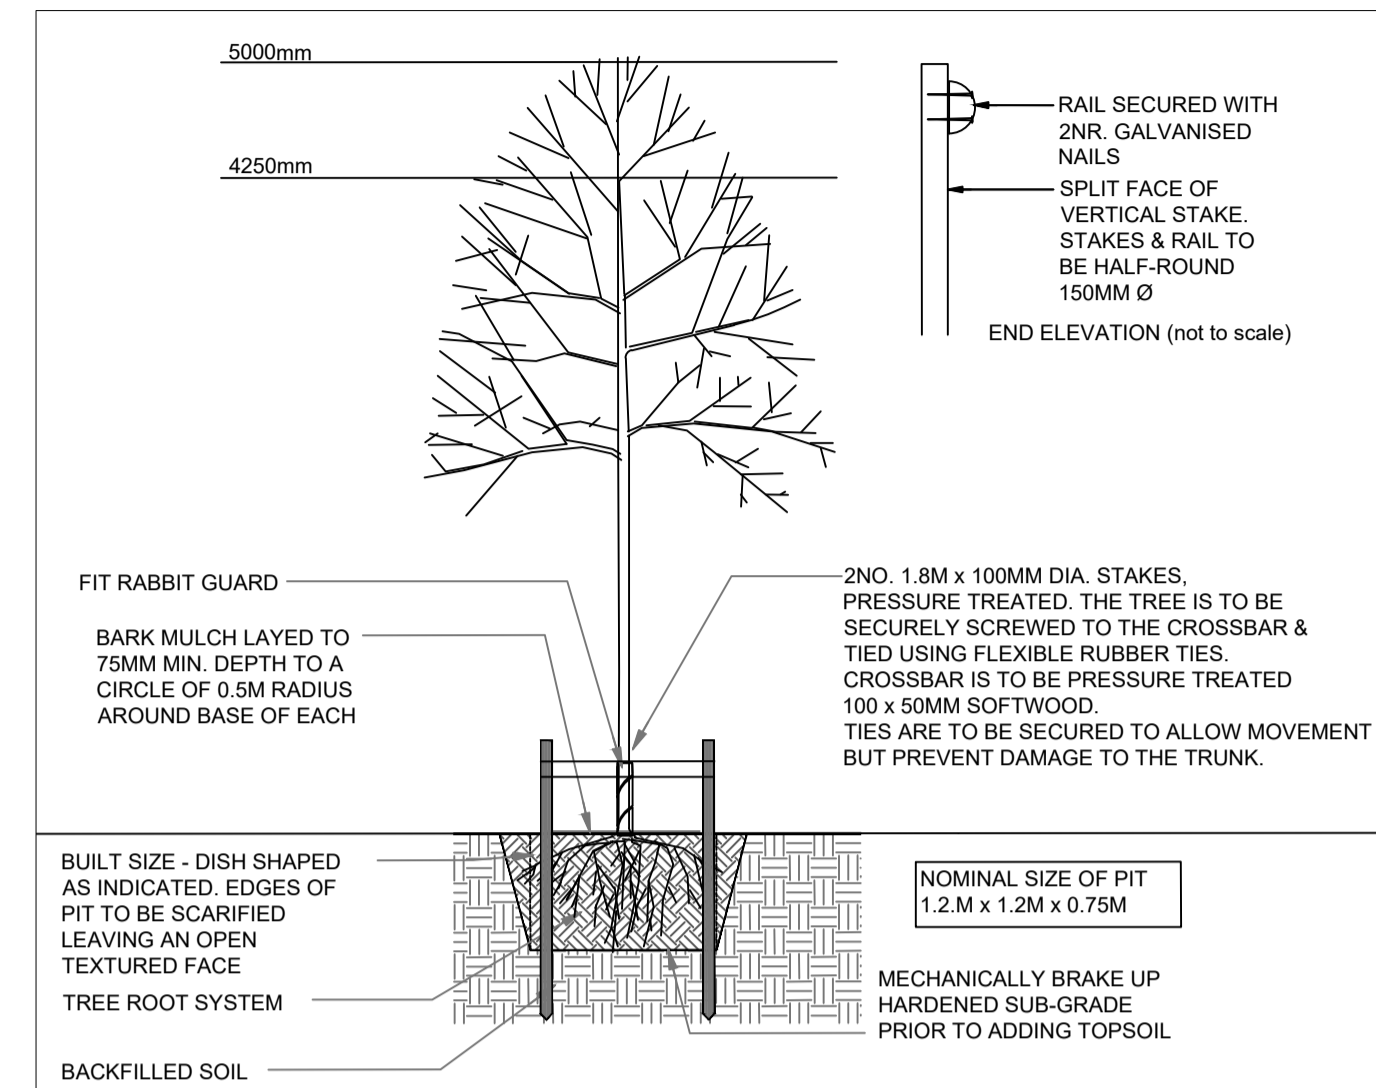

Landscape Specification Details

Tree Planting Detail, 14-16cm girth, rb Scale 1:50

Single Tree Staking Detail Scale (1:25)

Shrub Planting Detail

Typical Double Tree Staking Detail Scale (1:25)

Minimum Soil Depths (Scale 1:20)

Typical Detail of Gravel Drainage Against House Front - (Scale 1:5)

Urban Tree Planting Detail Scale 1:25 (Subject to Services on Site)

Typical Streetscape Section Scale 1:25

PROPOSED PLANTING SCHEME

Proposed Tree Planting