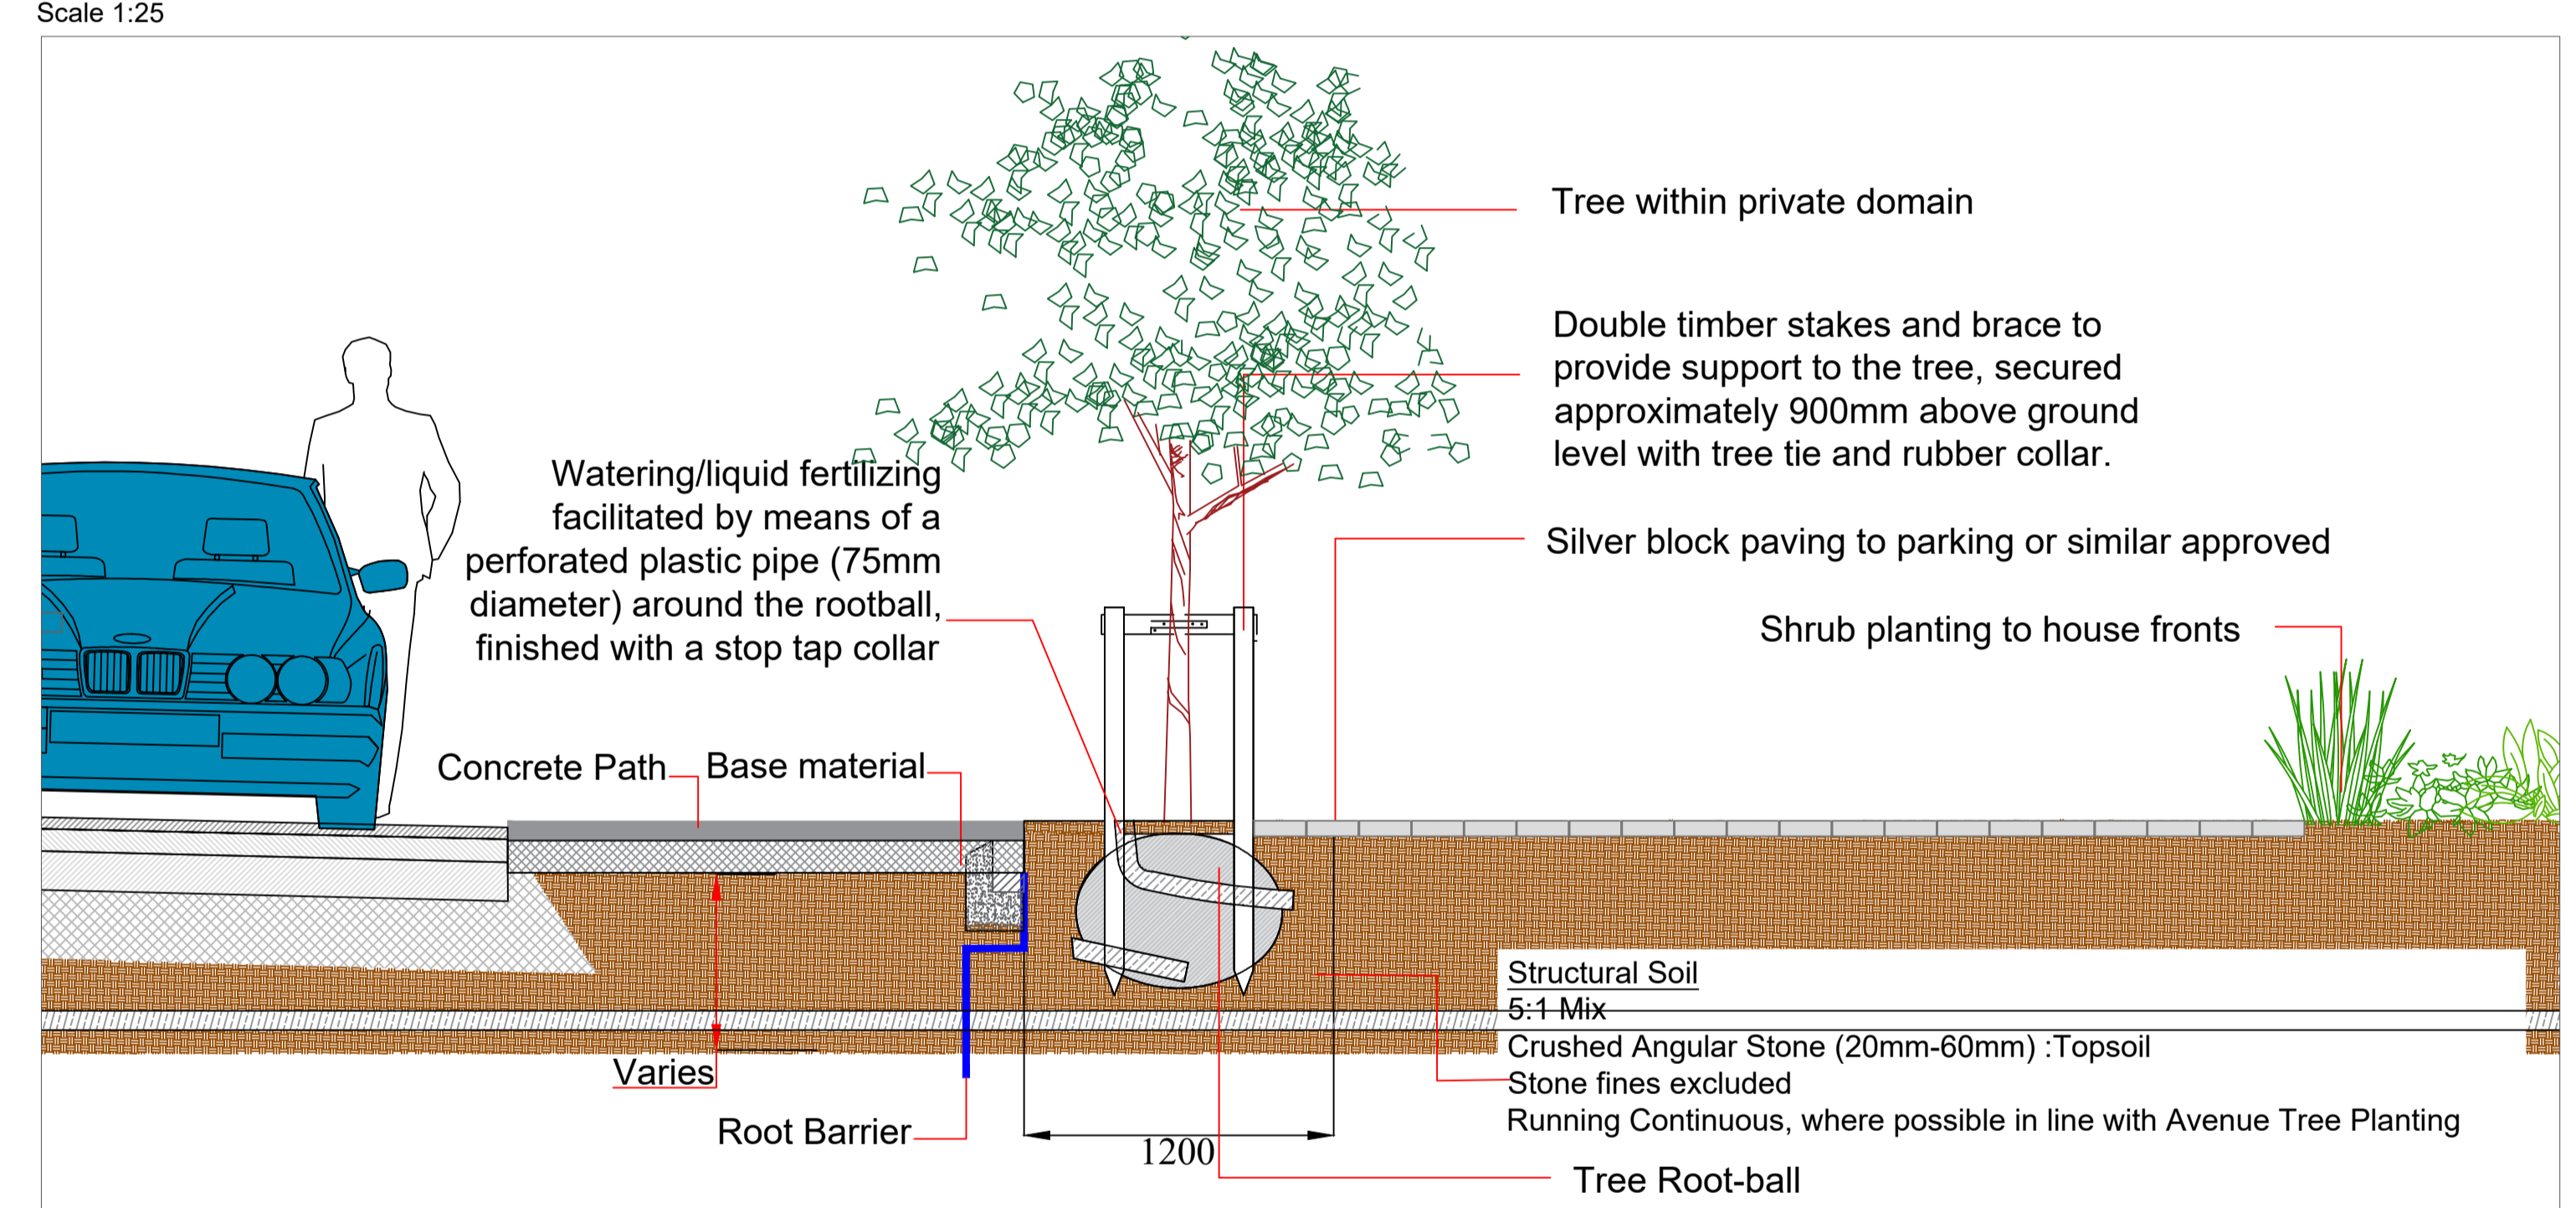

Landscape Specification Details

Tree Planting Detail, 14-16cm girth, rb Scale 1:50

Single Tree Staking Detail Scale (1:25)

Shrub Planting Detail

Typical Double Tree Staking Detail Scale (1:25)

Minimum Soil Depths (Scale 1:20)

Typical Detail of Gravel Drainage Against House Front - (Scale 1:5)

Urban Tree Planting Detail Scale 1:25 (Subject to Services on Site)

Typical Streetscape Section Scale 1:25

PROPOSED PLANTING SCHEME

Proposed Tree Planting