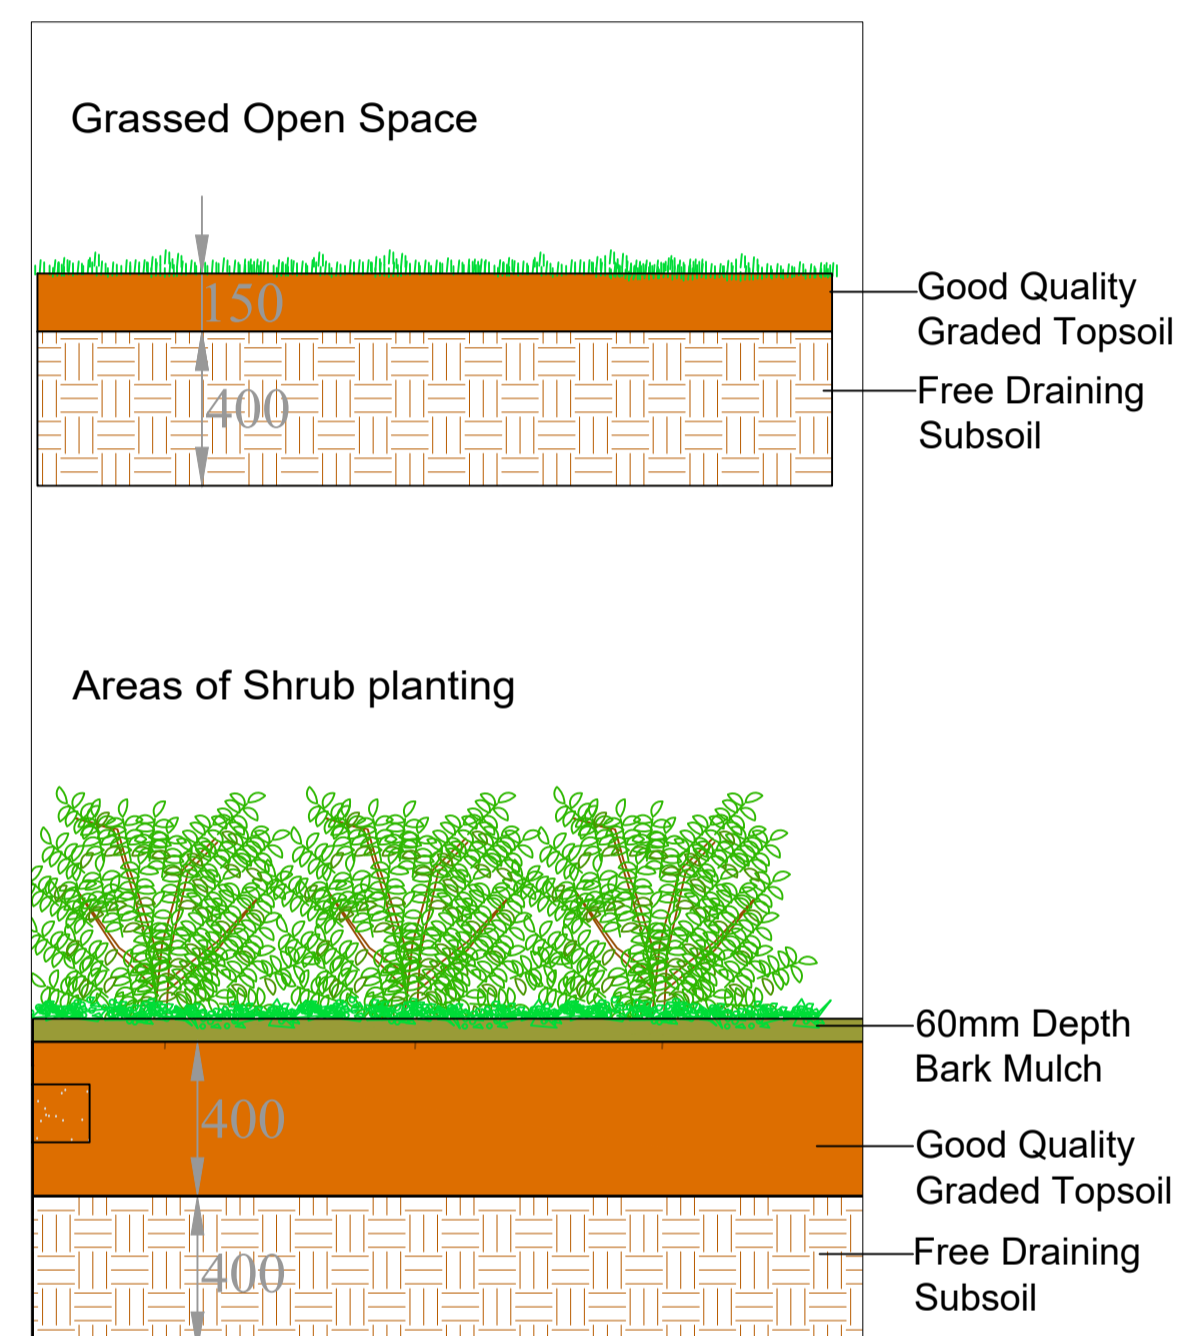

Landscape Specification Details

Tree Planting Detail, 14-16cm girth, rb Scale 1:50

Single Tree Staking Detail Scale (1:25)

Shrub Planting Detail

Typical Double Tree Staking Detail Scale (1:25)

Minimum Soil Depths (Scale 1:20)

Typical Detail of Gravel Drainage Against House Front - (Scale 1:5)

Urban Tree Planting Detail Scale 1:25 (Subject to Services on Site)

Typical Streetscape Section Scale 1:25

PROPOSED PLANTING SCHEME

Proposed Tree Planting